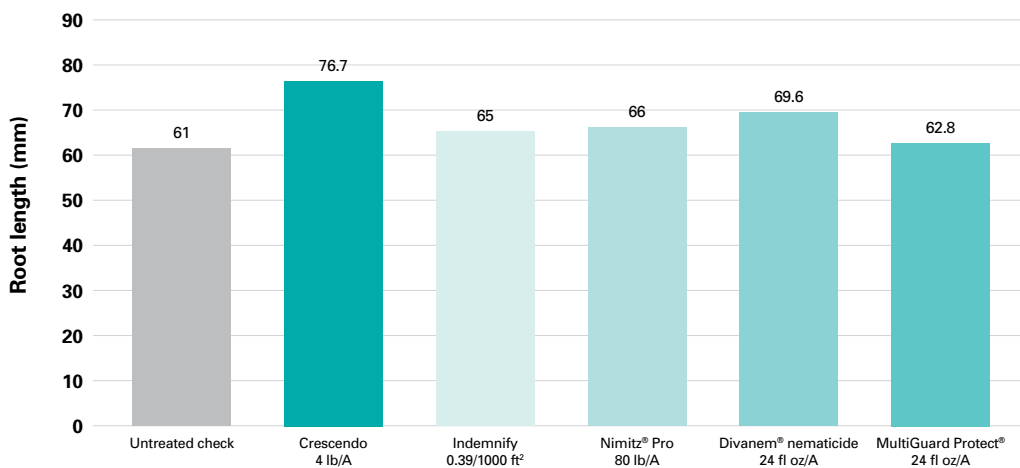

# CRESCENDO™

For the control of nematodes and insects in turf and landscapes

**Creeping Bentgrass Putting Green - Root Length**  
St. James Plantation, Southport NC 2017

**Bermudagrass Putting Green - Root Length**  
Pine Valley Country Club, Wilmington NC 2017

## Nematodes Controlled

- Awl
- Cyst
- Reniform
- Dagger
- Root-knot
- Lance
- Lesion
- Pin
- Sting