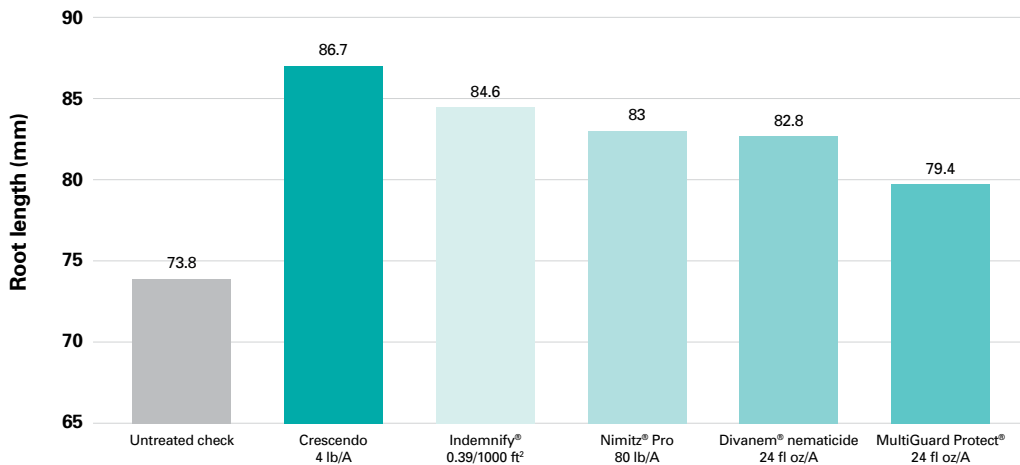

Creeping Bentgrass Putting Green - Root Length
St. James Plantation, Southport NC 2017

Bermudagrass Putting Green - Root Length
Pine Valley Country Club, Wilmington NC 2017